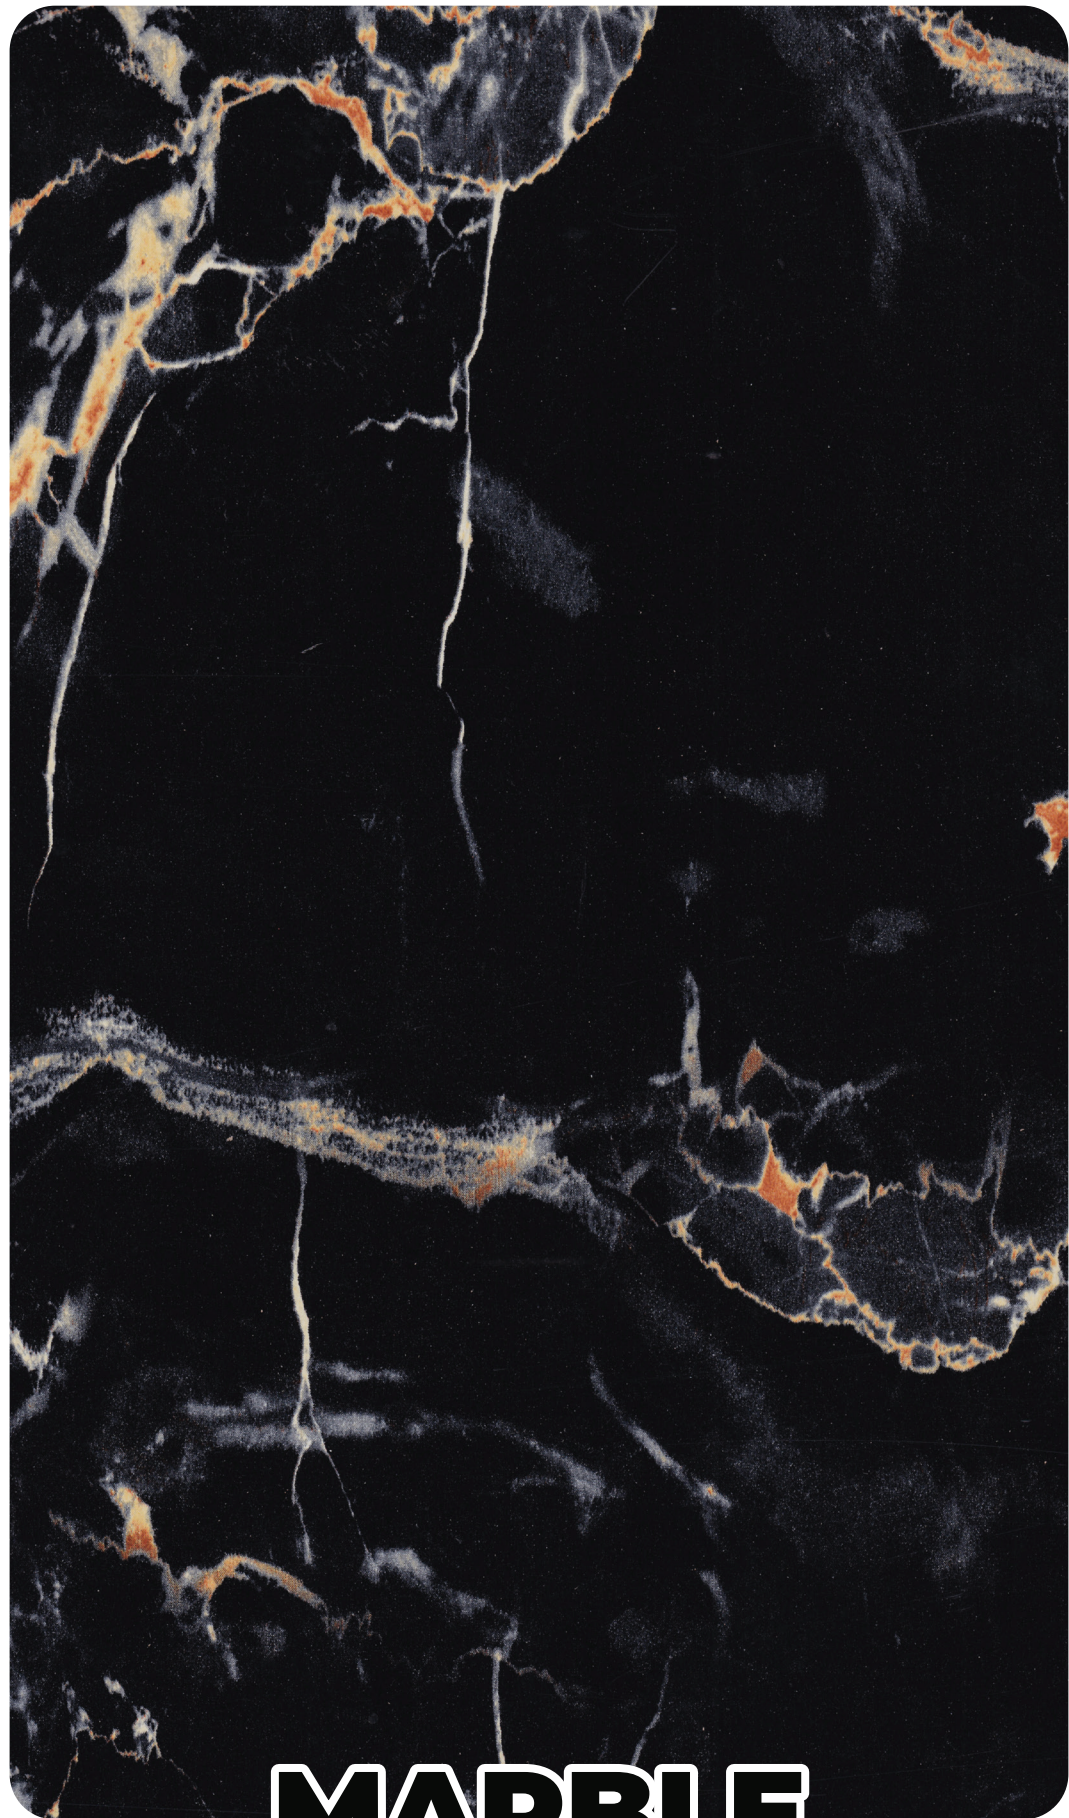

Coal Black / **7100**

The shades may differ slightly in actual sheets.

SOLIDS

Chalk White / **7600**

The shades may differ slightly in actual sheets.

SOLIDS

Off White / **7601**

The shades may differ slightly in actual sheets.

SOLIDS

Stone Grey / **8507**

The shades may differ slightly in actual sheets.

**GLITTER
SOLIDS**

Midnight Gloss / **5006**

The shades may differ slightly in actual sheets.

Hi-**GLOSS**
UV LAMINATES

www.formite.com.pk

MARBLE

Nero Portoro Gold / 8807

The shades may differ slightly in actual sheets.

MARBLE

Cloudy Marble / **8812**

The shades may differ slightly in actual sheets.

MARBLE

Golden Vein Marble / **8813**